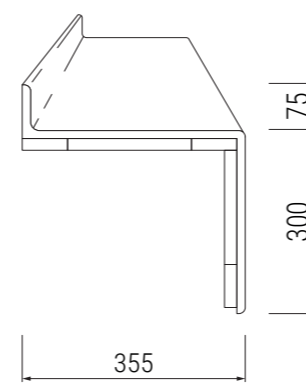

WT4 Slim – Flat Bottomed Thermoformed Wash Trough without Tap Deck

WT5 – Sloping Wash Trough with Concealed Waste and Tap Deck

WT6 – Sloping Wash Trough with Concealed Waste without Tap Deck

Vanity Units, Baby Change and Superloo Vanity