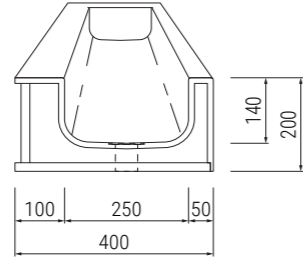

WT2 – Sloping Thermoformed Wash Trough without Tap Deck

WT3 – Flat Bottomed Thermoformed Wash Trough with Tap Deck

WT4 – Flat Bottomed Thermoformed Wash Trough without Tap Deck

WT3 Slim – Flat Bottomed Thermoformed Wash Trough with Tap Deck