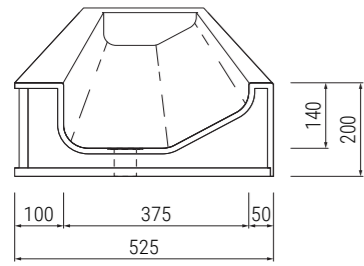

Profiles | Wash Troughs

WT1 – Sloping Thermoformed Wash Trough with Tap Deck