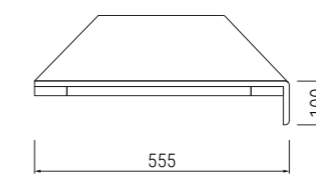

VT4 – Vanity Top for Inset Hand Wash Basin, without Upstand