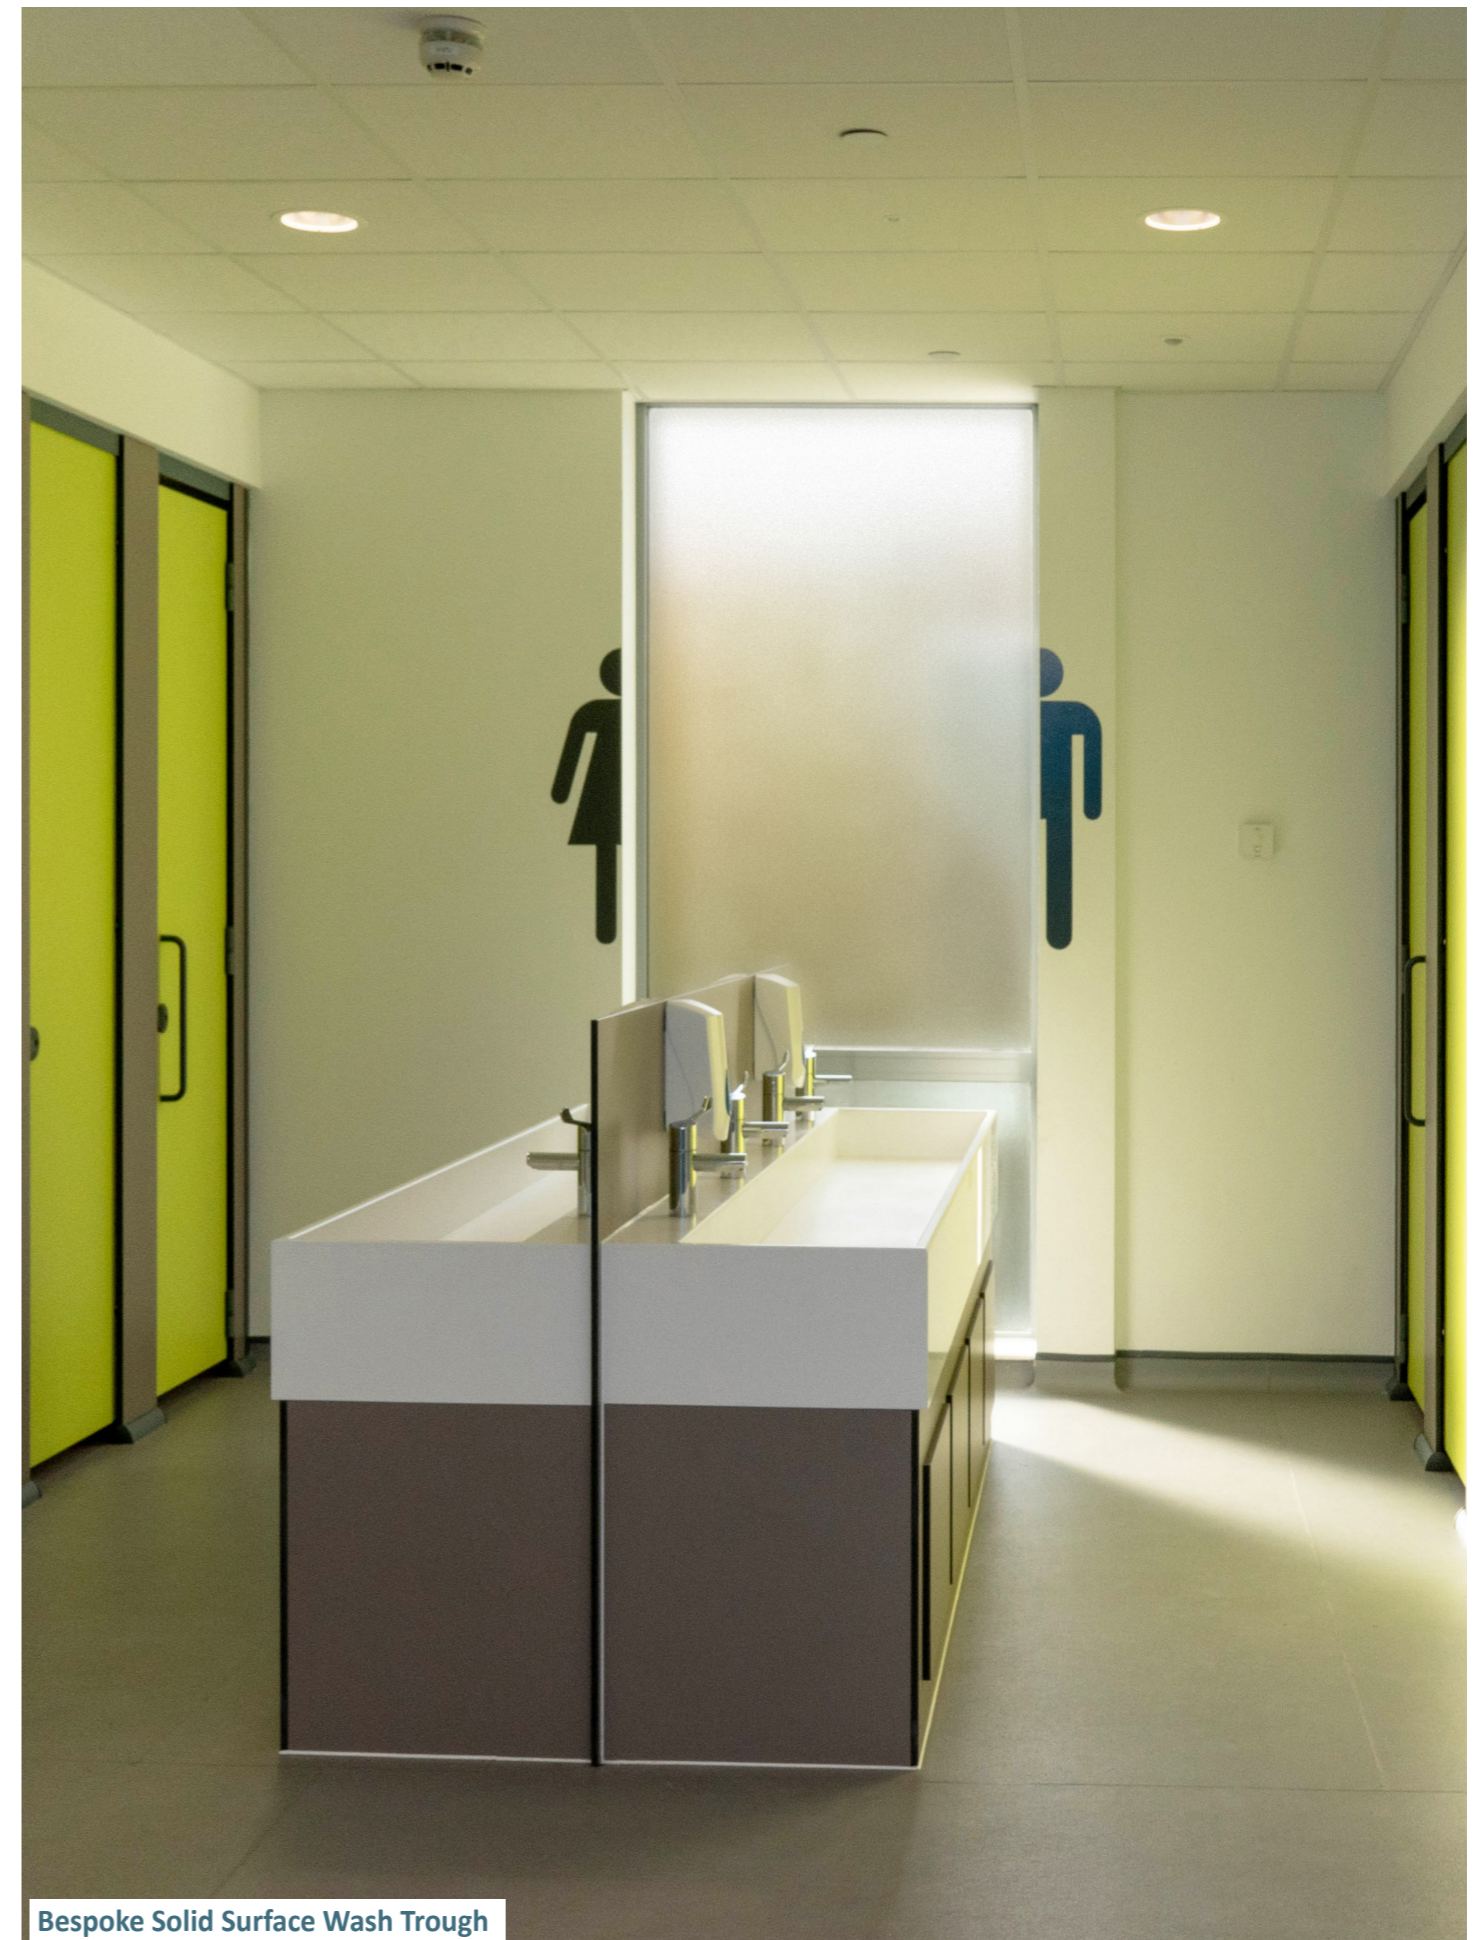

Features

- We have a selection of 8 profiles, all available for deck or wall mounted taps. From flat bottomed to sloping, we have wash troughs to suit all applications
- Our WT3 Slim and WT4 Slim flat bottomed thermoformed solid surface wash trough profiles comply with the School Output Specification for Sanitaryware published by the Department for Education
- By thermoforming our wash trough bodies from a single piece of solid surface, we are able to produce seamless, smooth, curved wash troughs with minimal hard edges that can create dirt traps offering a more hygienic unit
- Solid surface is renowned for its longevity, but if necessary can easily be repolished and restored to its original satin finish, should any scratches build up over time
- See page 5 for wash trough support options

Features

- Our vanity units are compatible with semi-recessed and inset basins, and we have profiles with and without upstands
- We can also install solid surface integrated wash basins into fully inset vanity tops. An integrated basin eliminates the need for a separate sink, reducing the crevices where dirt can accumulate creating a truly seamless easy to clean solution
- Our Superloo vanity units with integrated wash troughs can be supplied with or without an integral bin chute depending on your project requirements
- We have a baby change profile for nurseries and when required in higher education settings
- See page 5 for vanity support options

We have a selection of taps, wastes and traps that can be specified for your education project alongside our solid surface products. We have water saving taps, including standard press action and toggle which are ideal for nursery and SEN schools and sensor options that also help to reduce the touch points and improve user hygiene. We also have a range of school washroom accessories that will add the finishing touch to your project.

Bespoke Solid Surface Wash Trough