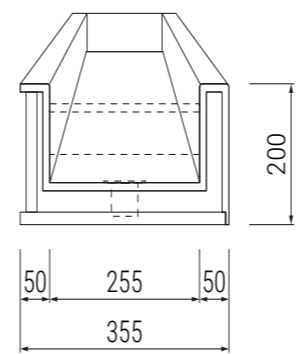

Superloo – Solid Surface Superloo Vanity Top with Integrated Wash Trough