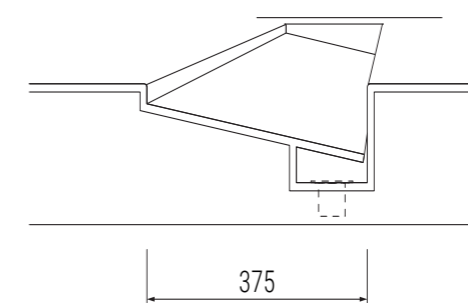

Profiles | Wash Troughs

Vanity Units, Baby Change and Superloo Vanity