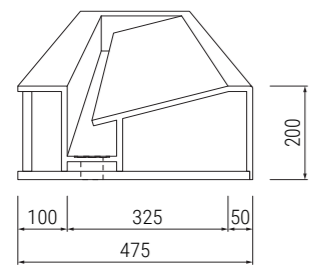

WT5 – Sloping Wash Trough with Concealed Waste and Tap Deck