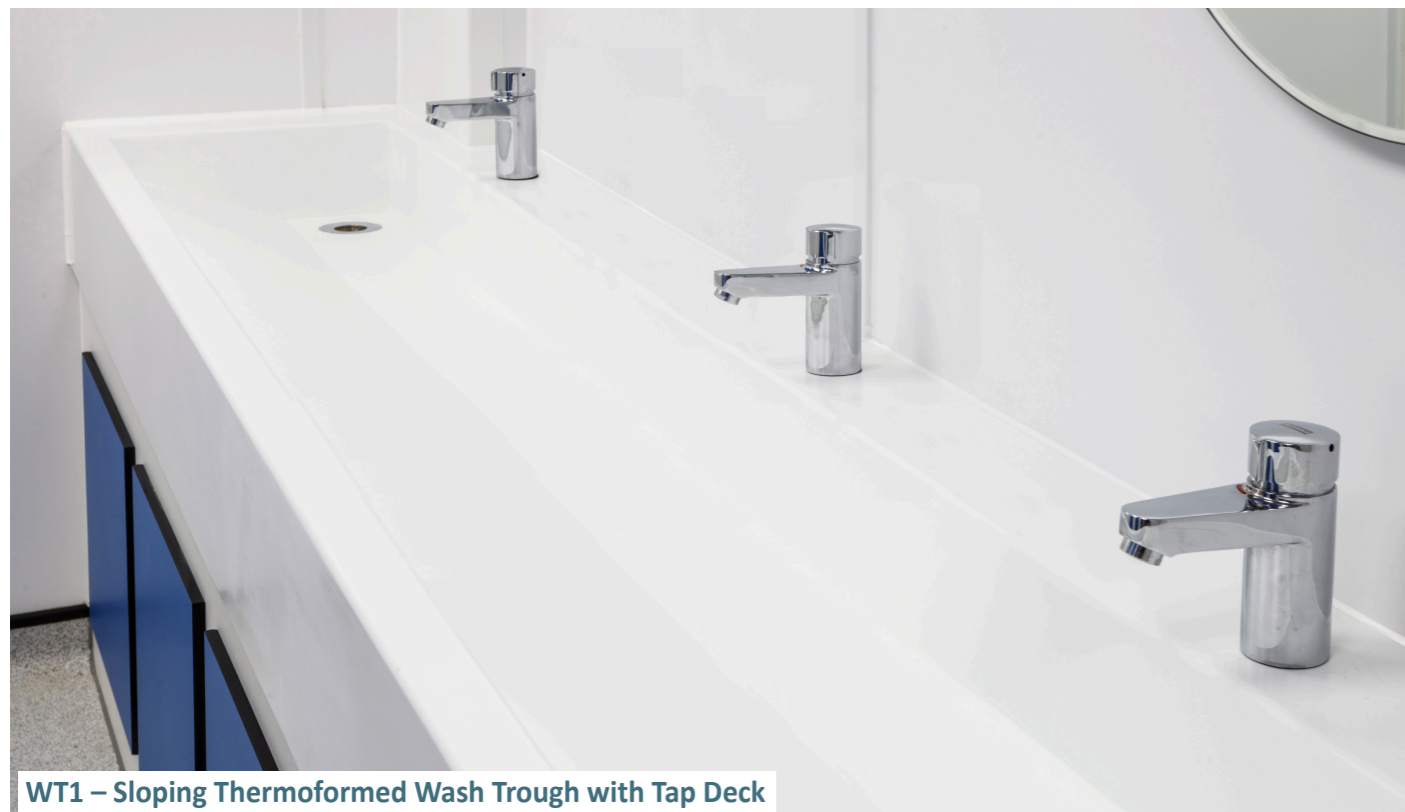

For the school

- Our thermoformed wash troughs offer a seamless, smooth, curved finish with minimal hard edging that could collect dirt offering improved hygiene
- The non-porous nature of our solid surface wash troughs and vanities makes them resistant to stains, less likely to harbour bacteria and easy to clean and maintain
- Solid surface can be repolished and repaired, ensuring longevity and making it cost effective
- Our vanity underframes can be supplied in a wide range of colours to really brighten up the washroom area and conceal and secure all pipework
- We offer age-appropriate brassware for all pupils, from toggle to press action taps, with features including self-closing operation to help reduce accidental flooding and water consumption
- We provide a 5 year guarantee on our wash troughs and vanities for peace of mind

WT1 – Sloping Thermoformed Wash Trough with Tap Deck