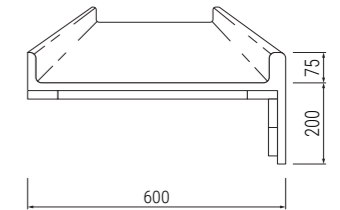

VT1 – Vanity Top for Semi-recessed Hand Wash Basin, with Upstand

VT2 – Vanity Top for Semi-recessed Hand Wash Basin, without Upstand

VT3 – Vanity Top for Inset Hand Wash Basin, with Upstand

VT4 – Vanity Top for Inset Hand Wash Basin, without Upstand