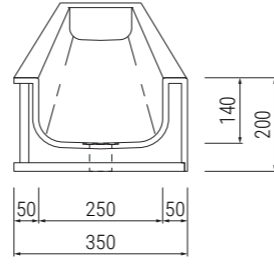

WT2 – Sloping Thermoformed Wash Trough without Tap Deck

WT3 – Flat Bottomed Thermoformed Wash Trough with Tap Deck

WT4 – Flat Bottomed Thermoformed Wash Trough without Tap Deck

WT3 Slim – Flat Bottomed Thermoformed Wash Trough with Tap Deck