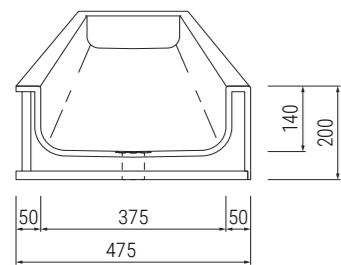

WT2 – Sloping Thermoformed Wash Trough without Tap Deck

WT3 – Flat Bottomed Thermoformed Wash Trough with Tap Deck

WT4 – Flat Bottomed Thermoformed Wash Trough without Tap Deck

WT3 Slim – Flat Bottomed Thermoformed Wash Trough with Tap Deck