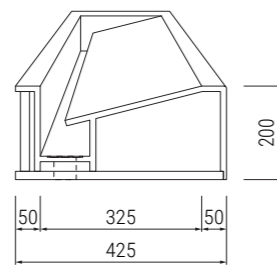

WT6 – Sloping Wash Trough with Concealed Waste without Tap Deck