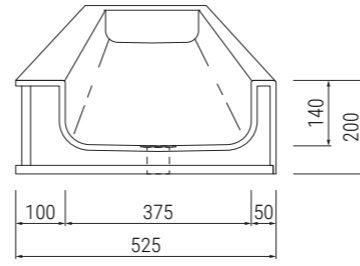

WT2 – Sloping Thermoformed Wash Trough without Tap Deck

WT3 – Flat Bottomed Thermoformed Wash Trough with Tap Deck

WT4 – Flat Bottomed Thermoformed Wash Trough without Tap Deck

WT3 Slim – Flat Bottomed Thermoformed Wash Trough with Tap Deck