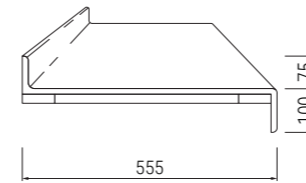

VT3 – Vanity Top for Inset Hand Wash Basin, with Upstand