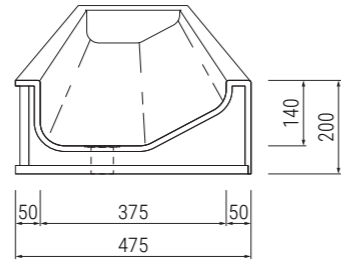

WT2 – Sloping Thermoformed Wash Trough without Tap Deck

WT3 – Flat Bottomed Thermoformed Wash Trough with Tap Deck

WT4 – Flat Bottomed Thermoformed Wash Trough without Tap Deck

WT3 Slim – Flat Bottomed Thermoformed Wash Trough with Tap Deck