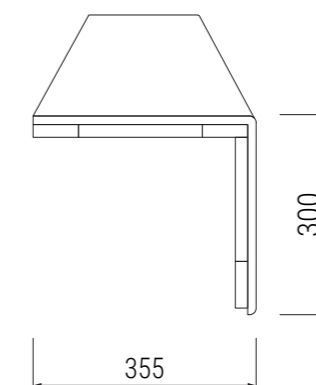

VT2 – Vanity Top for Semi-recessed Hand Wash Basin, without Upstand